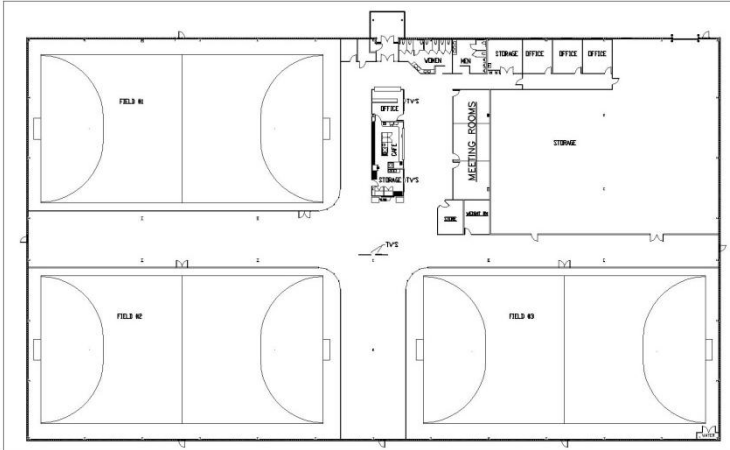

Regulation size amenities:

- Indoor soccer/lacrosse fields - 240' x 100'
- Four tournament spec basketball courts
- Dedicated shooting lab
- Speed training and sprint track
- Three 15' x 75' batting cages

Developed by:

BucksMont

INDOOR SPORTS CENTER

Facility:

78,000 sq. ft. State-of-the-Art facility

Fully climate controlled

Regulation size amenities:

- Two reg. indoor soccer fields - 185' x 85'
- Four tournament spec volleyball courts
- Three reg. size basketball courts
- Two reg. size indoor field hockey pitches
- Two reg. indoor lacrosse fields
- Two 15' x 75' batting cages

Developed by:

EAU CLAIRE INDOOR SPORTS CENTER

Facility:

48,000 sq. ft. State-of-the-Art facility

Fully climate controlled

Regulation size amenities:

- One reg. indoor soccer fields - 185' x 85'
- Four tournament spec volleyball courts
- Two reg. size basketball courts
- One reg. size inline hockey rink
- One 15' x 75' batting cages

Developed by:

the TRAINING CENTER

Facility:

60,000 sq. ft. State-of-the-Art facility

Fully climate controlled

Regulation size amenities:

- Three regulation indoor Field Hockey pitches 132' x 69'
- One regulation outdoor Field Hockey pitch
- Large Spectator viewing area
- Full service Café
- Dedication training workout room
- Large meeting/party room