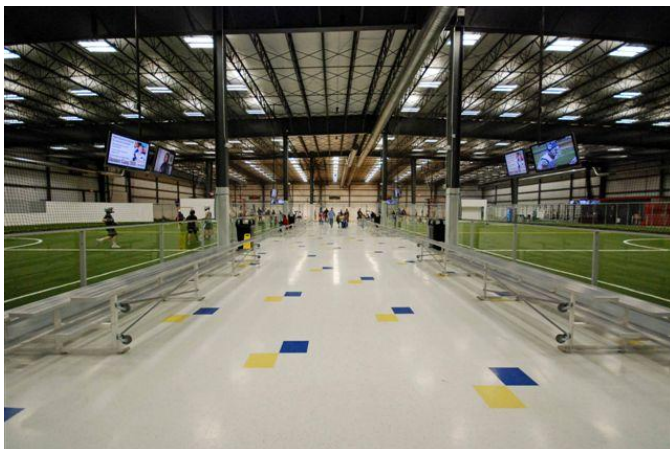

Programs:

Year 'round facility for soccer, field hockey, baseball, softball, lacrosse, flag football, volleyball, and an indoor golf driving range

- Youth and Adult Leagues for ALL skill levels
- Summer and holiday camps and clinics
- Private and semi private sport instruction
- Special youth development programs
- Children's party package
- Seasonal Tournaments
- Baseball/softball hitting leagues