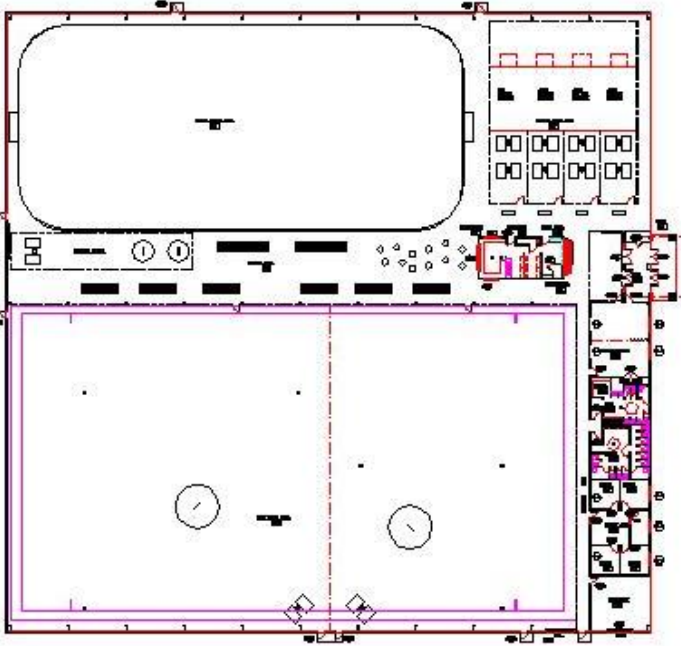

Regulation size amenities:

- Indoor soccer/lacrosse fields - 240' x 100'
- Four tournament spec basketball courts
- Dedicated shooting lab
- Speed training and sprint track
- Three 15' x 75' batting cages

Developed by:

THE PLAYER'S CHOICE

THE FOX VALLEY'S PREMIER INDOOR SPORTS EXPERIENCE

Facility:

- 68,000 sq. ft. State-of-the-Art facility
- Dual multi purpose sport surfaces.
 - 120' x 236' turf field
 - 95' x 185' Sport Court™ surface - www.sportcourt.com
- Fully climate controlled year 'round
- Two Pro Batter Professional™ pitching simulator – www.probatter.com
- 70' Live Hitting/Pitching Tunnel
- Two batting cages with Atec™ dual pitching machines for baseball & softball
- Large Spectator viewing area
- Full service Café
- 15 large Screen TV's plus stadium sound system
- Large conference/party room
- Regulation size amenities:
 - One 90' baseball infield
 - Two 60' Little League/softball infield
 - Four tournament spec volleyball courts
 - Three regulation full court basketball
 - Two 6v6 soccer fields - 40yds x 40yds
 - One 9v9 soccer field - 75yds x 40 yds
 - One 7v7 flag football field - 75yds x 40 yds

Developed by:

BucksMont

INDOOR SPORTS CENTER

Facility:

78,000 sq. ft. State-of-the-Art facility

Fully climate controlled

Regulation size amenities:

- Two reg. indoor soccer fields - 185' x 85'
- Four tournament spec volleyball courts
- Three reg. size basketball courts
- Two reg. size indoor field hockey pitches
- Two reg. indoor lacrosse fields
- Two 15' x 75' batting cages

Developed by:

the TRAINING CENTER

Facility:

60,000 sq. ft. State-of-the-Art facility

Fully climate controlled

Regulation size amenities:

- Three regulation indoor Field Hockey pitches 132' x 69'
- One regulation outdoor Field Hockey pitch
- Large Spectator viewing area
- Full service Café
- Dedication training workout room
- Large meeting/party room