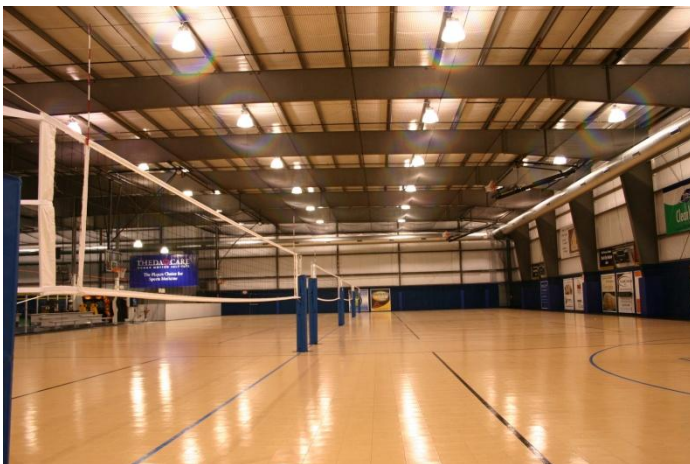

THE PLAYER'S CHOICE

THE FOX VALLEY'S PREMIER INDOOR SPORTS EXPERIENCE

Facility:

- 68,000 sq. ft. State-of-the-Art facility
- Dual multi purpose sport surfaces.
  - 120' x 236' turf field
  - 95' x 185' Sport Court™ surface - www.sportcourt.com
- Fully climate controlled year 'round
- Two Pro Batter Professional™ pitching simulator – www.probatter.com
- 70' Live Hitting/Pitching Tunnel
- Two batting cages with Atec™ dual pitching machines for baseball & softball
- Large Spectator viewing area
- Full service Café
- 15 large Screen TV's plus stadium sound system
- Large conference/party room
- Regulation size amenities:
  - One 90' baseball infield
  - Two 60' Little League/softball infield
  - Four tournament spec volleyball courts
  - Three regulation full court basketball
  - Two 6v6 soccer fields - 40yds x 40yds
  - One 9v9 soccer field - 75yds x 40 yds
  - One 7v7 flag football field - 75yds x 40 yds

Programs:

- Year 'round facility for baseball, softball, soccer, flag football, volleyball, basketball and an indoor golf driving range
- Youth and Adult Leagues for ALL skill levels
- Summer and holiday camps and clinics
- Private and semi private sport instruction
- Special youth development programs
- Children's party package
- Seasonal Tournaments
- Baseball/softball hitting leagues

Developed by: