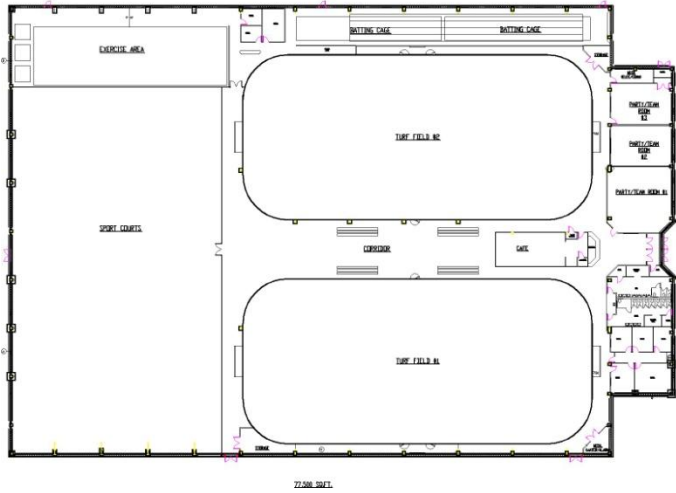

Developed by:

BucksMont

INDOOR SPORTS CENTER

Facility:

78,000 sq. ft. State-of-the-Art facility

Fully climate controlled

Regulation size amenities:

- Two reg. indoor soccer fields - 185' x 85'
- Four tournament spec volleyball courts
- Three reg. size basketball courts
- Two reg. size indoor field hockey pitches
- Two reg. indoor lacrosse fields
- Two 15' x 75' batting cages