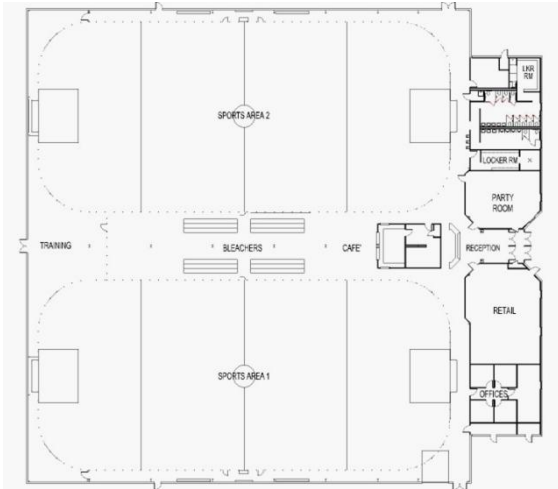

EAU CLAIRE INDOOR SPORTS CENTER

Facility:

48,000 sq. ft. State-of-the-Art facility

Fully climate controlled

Regulation size amenities:

- One reg. indoor soccer fields - 185' x 85'
- Four tournament spec volleyball courts
- Two reg. size basketball courts
- One reg. size inline hockey rink
- One 15' x 75' batting cages

Large Spectator viewing area

Full service Café

12 large Screen TV's plus stadium sound system

Large meeting/party room

Programs:

Year 'round facility for soccer, inline hockey, baseball, softball, basketball, flag football, volleyball, and an indoor golf driving range

- Youth and Adult Leagues for ALL skill levels
- Summer and holiday camps and clinics
- Private and semi private sport instruction
- Special youth development programs
- Children's party package
- Seasonal Tournaments

Developed by: